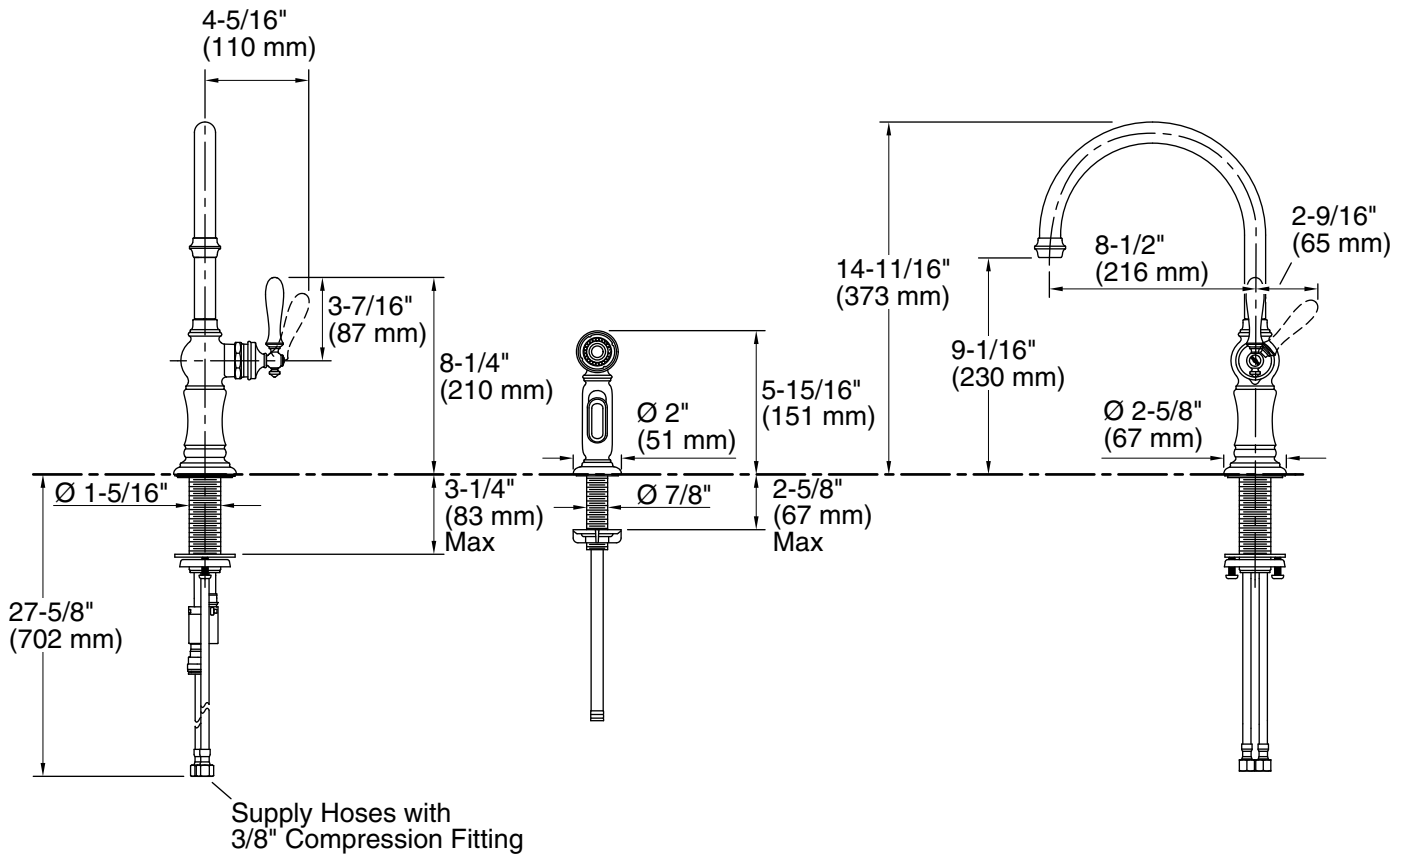

Features

- Matching two-function side sprayer featuring Sweep® Spray and BerrySoft® provides convenience for cleaning and food prep
- High-arch spout with 360° spout rotation offers superior clearance for filling pots and cleaning
- KOHLER ceramic disc valves exceed industry longevity standards for a lifetime of durable performance
- ProMotion® technology's light, quiet braided hose and swiveling ball joint make the side sprayer easier and more comfortable to use
- MasterClean™ sprayface features an easy-to-clean surface that withstands mineral buildup
- Single lever handle is simple to use and makes adjusting water temperature easy
- Temperature memory allows faucet to be turned on and off at the temperature set during prior usage
- Available with 8-1/2" (216 mm) swing spout reach
- 1.5 gpm (5.7 lpm) maximum flow rate at 60 psi (4.14 bar)

Installation

- For two-hole or four-hole installation (three-hole escutcheon available; sold separately, K-99272)
- Flexible connections for easy installation

Adapters, Rough-in and Extension Kits

1012715	Range: 3-1/4" (83 mm) - 5-3/8" (137 mm)
1030920	Range: 2-5/8" (67 mm) - 3-3/4" (95 mm)

Technical Information

All product dimensions are nominal.

Spout:

Spout reach: 8-1/2" (216 mm)

Notes

Install this product according to the installation guide.

Meets all local plumbing codes for backflow prevention requirements.